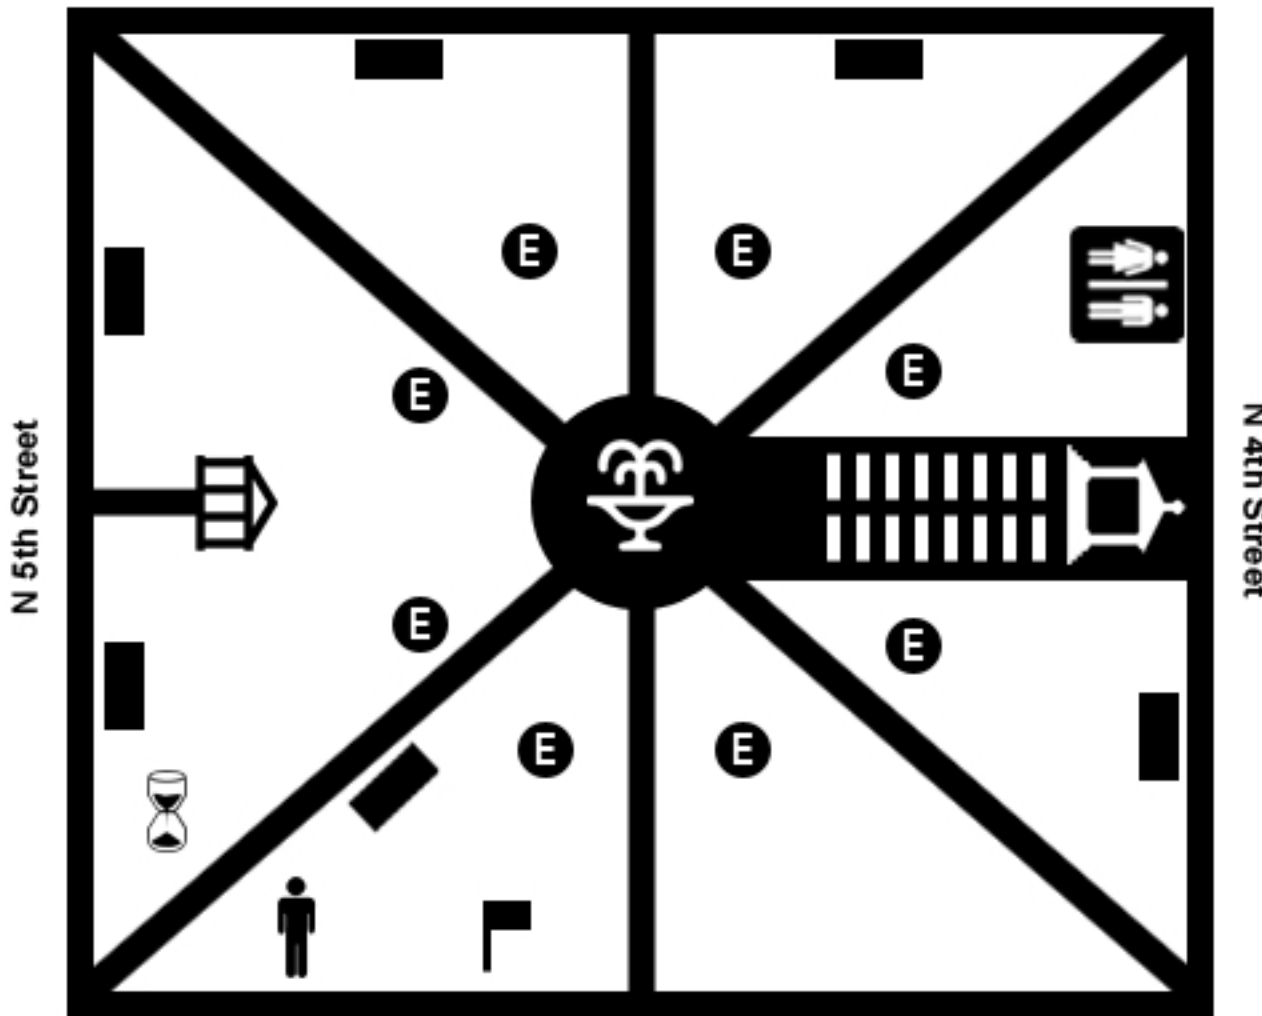

# CENTRAL PARK

## Hannibal, MO

DEPARTMENT

Center Street

### LEGEND

Bathrooms

Gazebo

WWI/WWII Monument

Water Fountain

Electrical Outlets

Benches

William Henry Hatch Statue

Flag

Time Capsule

Broadway

N 5th Street

N 4th Street