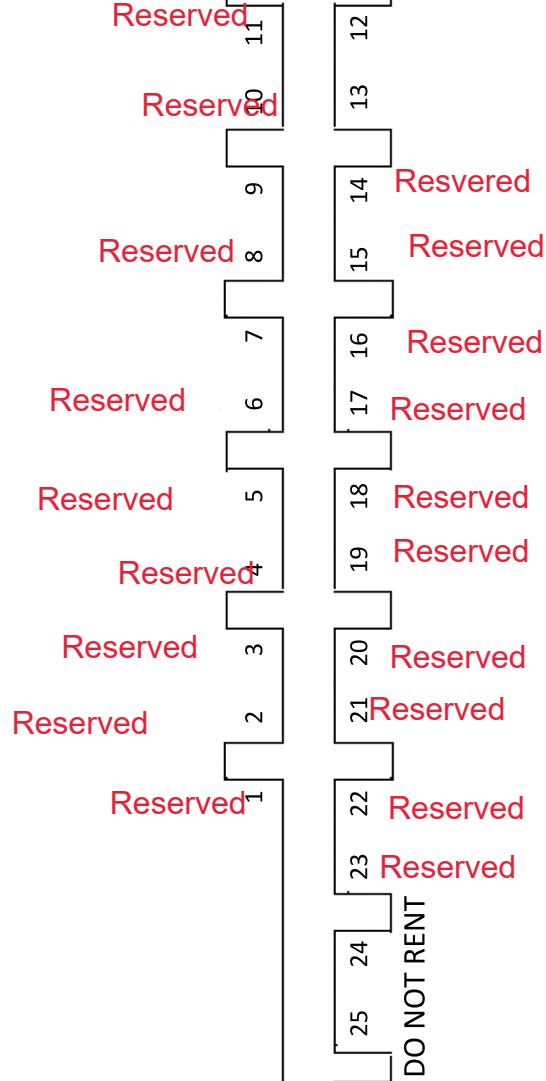

RIVER

24' & Up Only
Slips 1-23

Smaller Boats (Under 24')
Slips 26-49