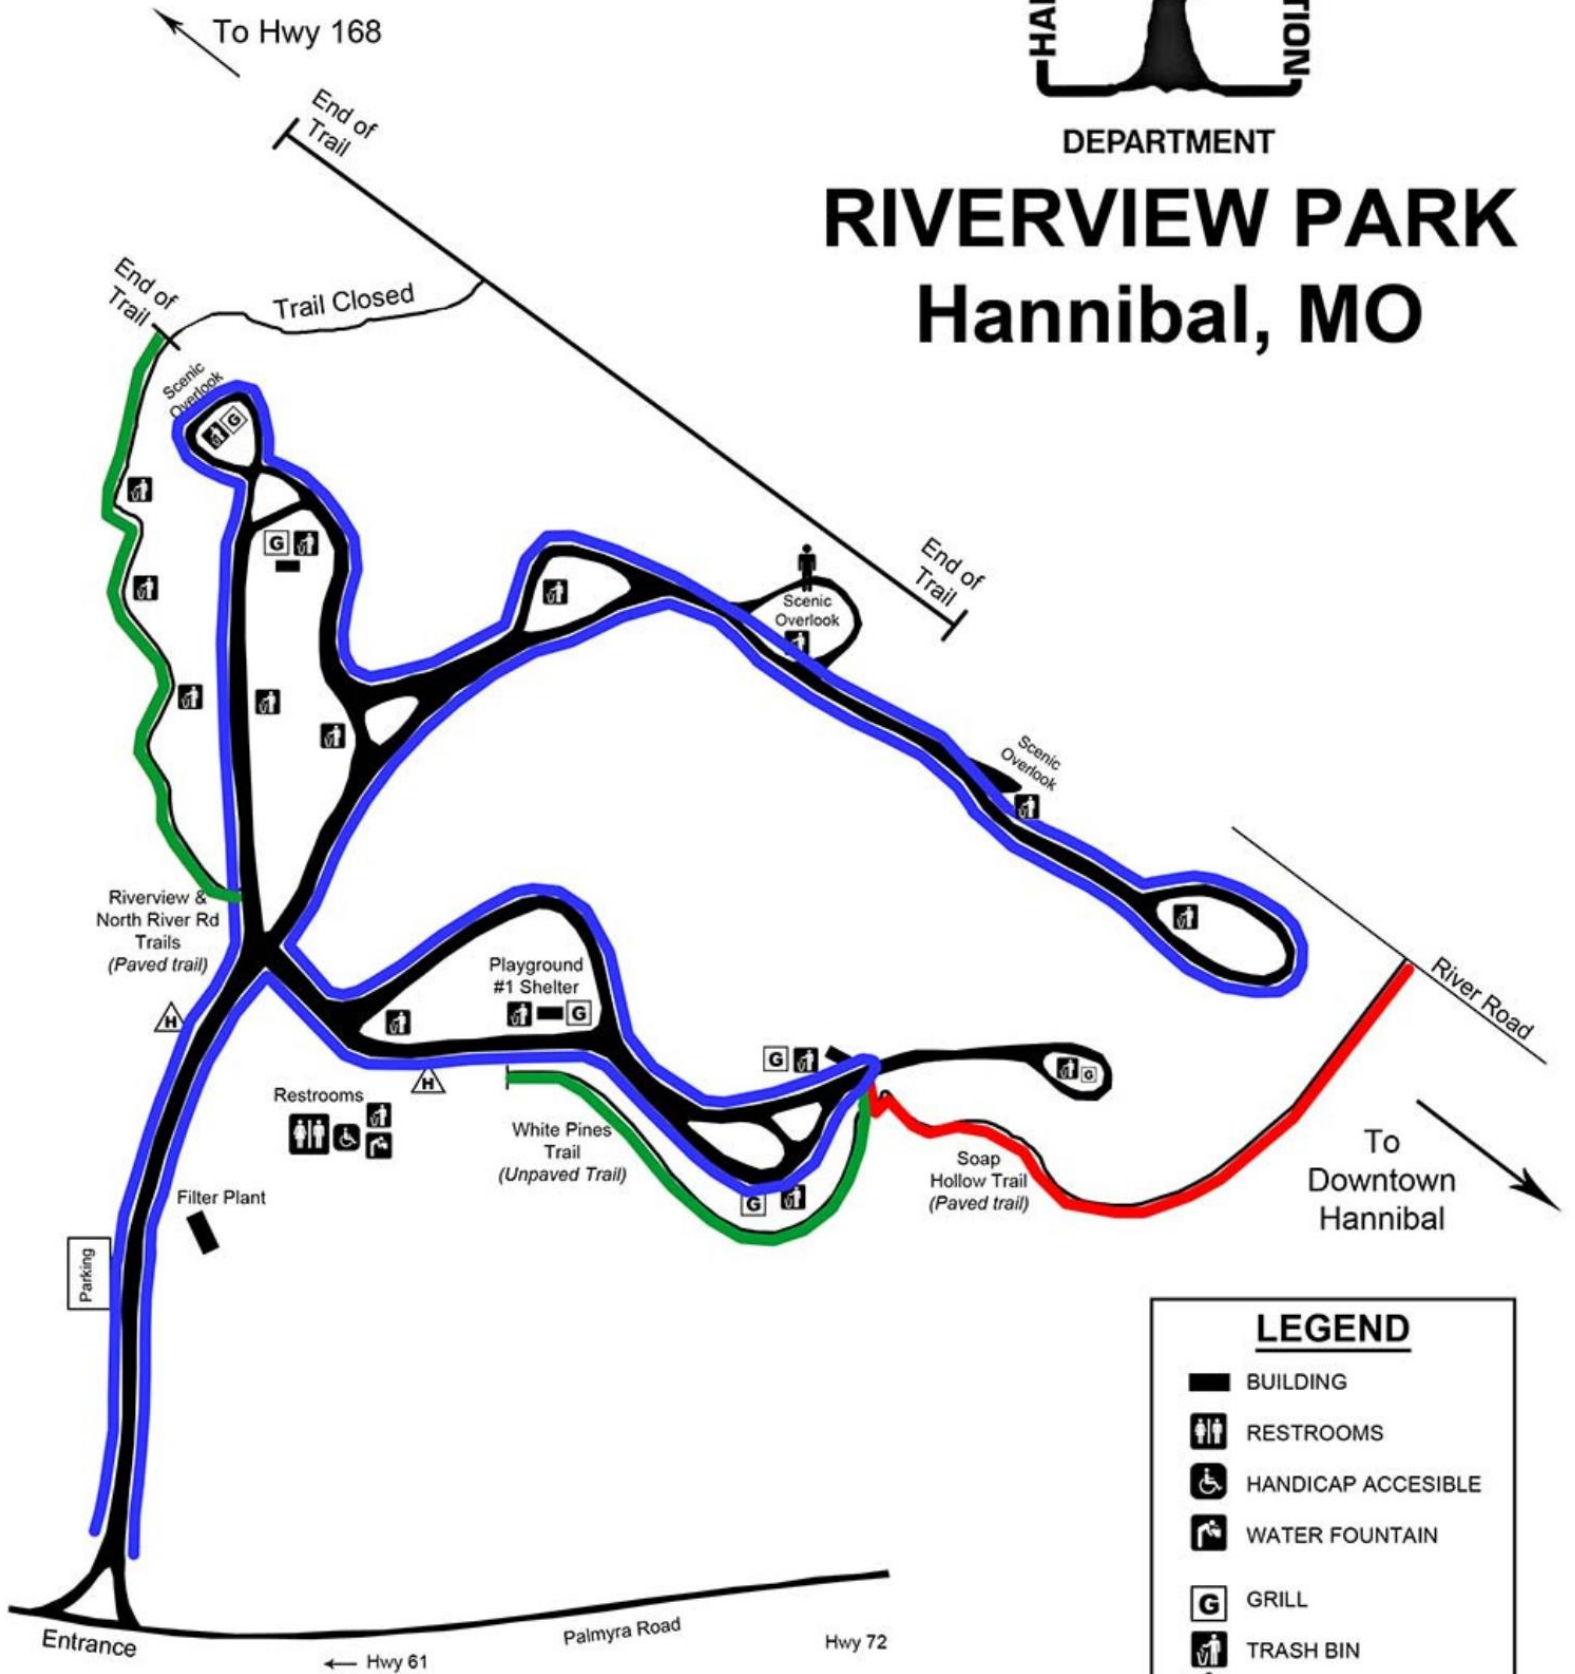

- 3 Miles
- 1/2 Mile
- 1/3 Mile

DEPARTMENT

RIVERVIEW PARK Hannibal, MO

LEGEND	
	BUILDING
	RESTROOMS
	HANDICAP ACCESSIBLE
	WATER FOUNTAIN
	GRILL
	TRASH BIN
	STATUE
	HISTORICAL MARKER